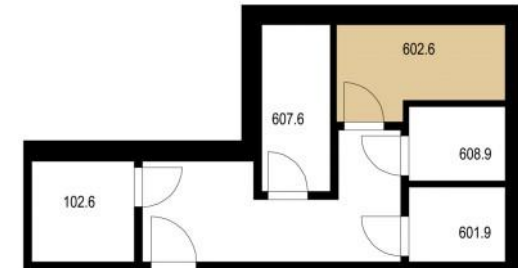

FLAT NUMBER

602

Sold

2+kk / 63.83 m²

602.1 Hall	5,34
602.2 Bathroom	4,98
602.3 Living Room	29,74
602.4 Bedroom	18,15
602.5 šatna	1,21
602.6 Storage	4,41
602.7 Terrace	24,29

* Storage in the 1st basement

IMPACT-CORTI
property services