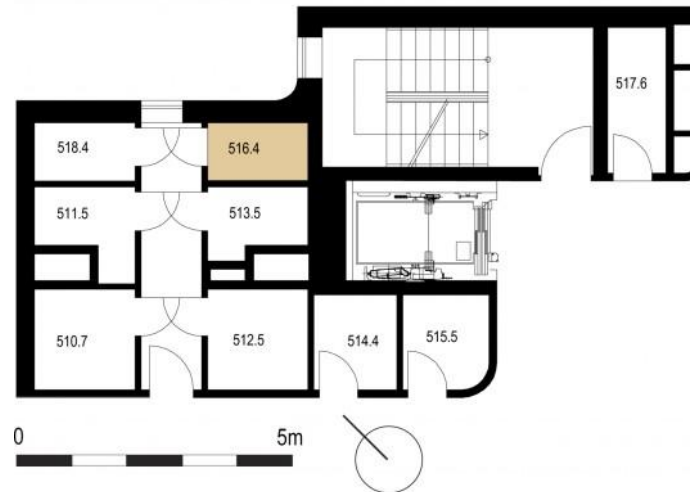

FLAT NUMBER

516

Sold

1+kk / 27.22 m²

516.1 Hall	4,57
516.2 Bathroom	4,61
516.3 Living Room	16,09
516.4 Storage	1,95
516.5 Balcony	1,89

* Storage on the same floor

IMPACT-CORTI
property services

Closer
to your
dreams