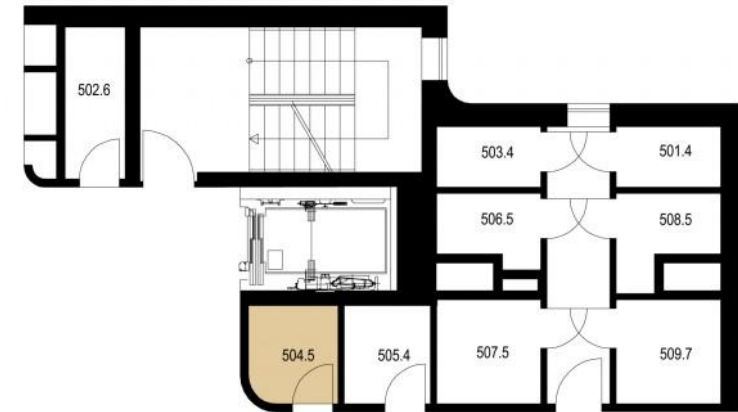

FLAT NUMBER

504

Sold

2+kk / 45.33 m²

504.1 Hall	6,11
504.2 Bathroom	5,19
504.3 Living Room	19,21
504.4 Bedroom	12,16
504.5 Storage	2,66
504.6 Balcony	2,83

* Storage on the same floor

IMPACT-CORTI
property services