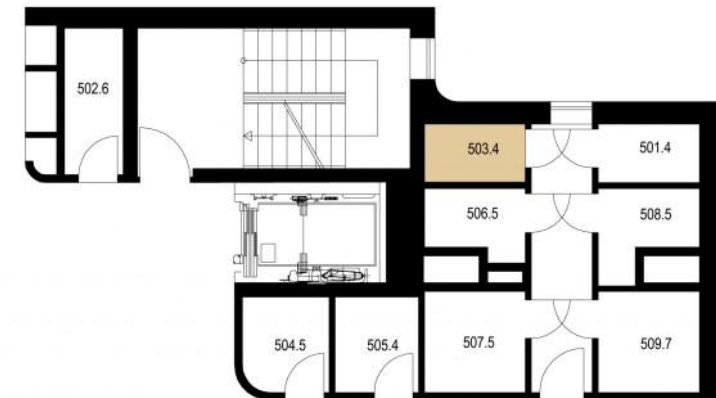

FLAT NUMBER

503

Sold

1+kk / 27.22 m²

503.1 Hall	4,57
503.2 Bathroom	4,61
503.3 Living Room	16,09
503.4 Storage	1,95
503.5 Balcony	1,41

* Storage on the same floor

0 5m

IMPACT-CORTI
property services