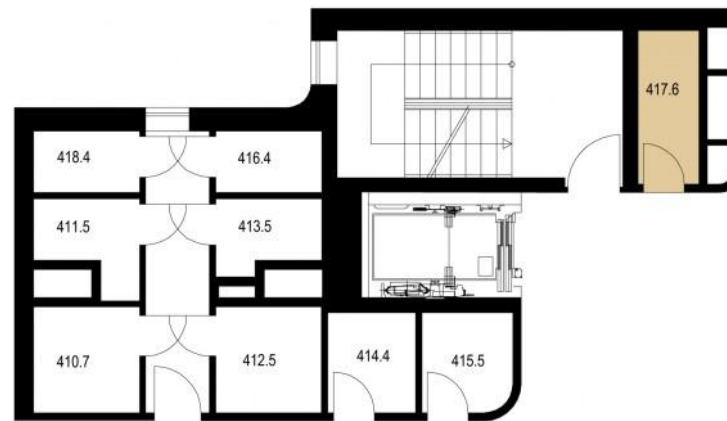

FLAT NUMBER

417

Sold

2+kk / 50.02 m²

417.1 Hall	6,7
417.2 Bathroom	3,61
417.3 WC	1,6
417.4 Living Room	20,54
417.5 Bedroom	14,72
417.6 Storage	2,85
417.7 Balcony	4,3
417.8 Balcony	2,83

* Storage on the same floor