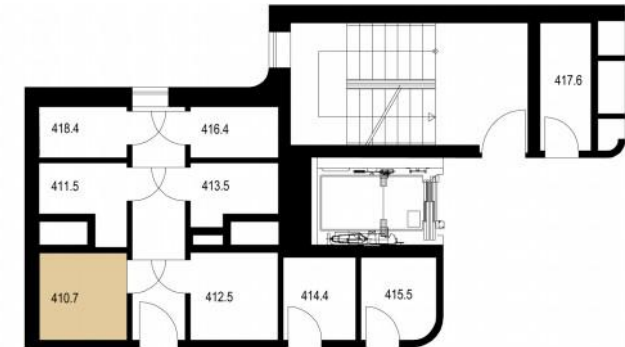

FLAT NUMBER

410

Sold

3+kk / 87.21 m²

410.1	Hall	13,03
410.10	Balcony	2,7
410.2	Bathroom	5,87
410.3	WC	2,23
410.4	Living Room	26,9
410.5	Bedroom	20,12
410.6	Bedroom	15,72
410.7	Storage	3,34
410.8	Balcony	2,83
410.9	Balcony	2,83

* Storage on the same floor

IMPACT-CORTI
property services

0 5m

Closer
to your
dreams

Jankovcova 2c, 170 00 Praha 7,

Tel: 221 511 160,

info@novyhradek-byty.cz, www.impact-corti.cz