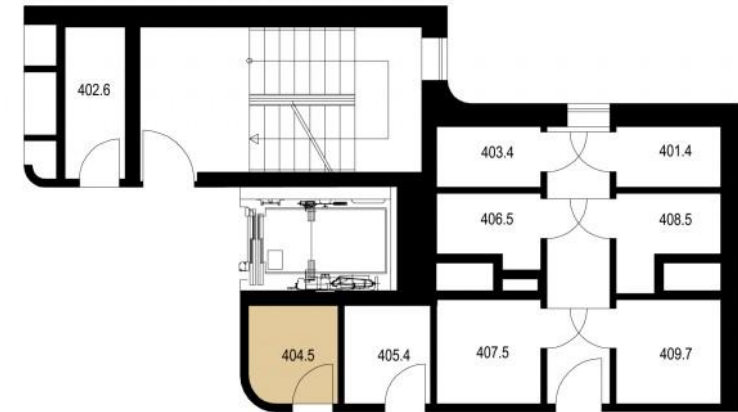

FLAT NUMBER

404

Sold

2+kk / 45.33 m²

404.1 Hall	6,11
404.2 Bathroom	5,19
404.3 Living Room	19,21
404.4 Bedroom	12,16
404.5 Storage	2,66
404.6 Balcony	2,7

* Storage on the same floor

IMPACT-CORTI
property services

Closer
to your
dreams

Jankovcova 2c, 170 00 Praha 7,

Tel: 221 511 160,

info@novyhradek-byty.cz, www.impact-corti.cz