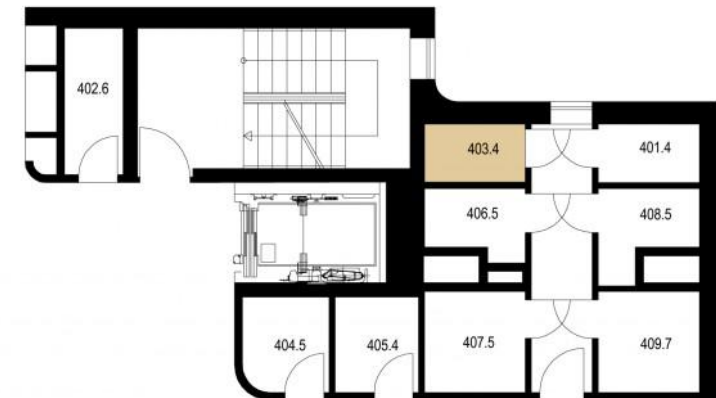

FLAT NUMBER

403

Sold

1+kk / 27.22 m²

403.1 Hall	4,57
403.2 Bathroom	4,61
403.3 Living Room	16,09
403.4 Storage	1,95
403.5 Balcony	1,41

* Storage on the same floor

0 5m

IMPACT-CORTI
property services