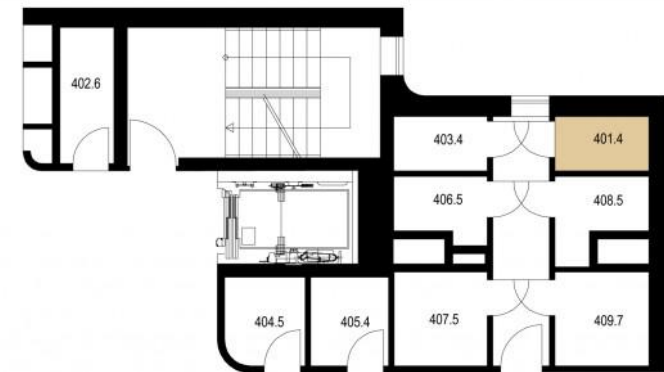

FLAT NUMBER

401

Sold

1+kk / 27 m²

401.1 Hall	3,61
401.2 Bathroom	4,96
401.3 Studio	16,48
401.4 Storage	1,95
401.5 Balcony	2,7

* Storage on the same floor

IMPACT-CORTI
property services

Closer
to your
dreams