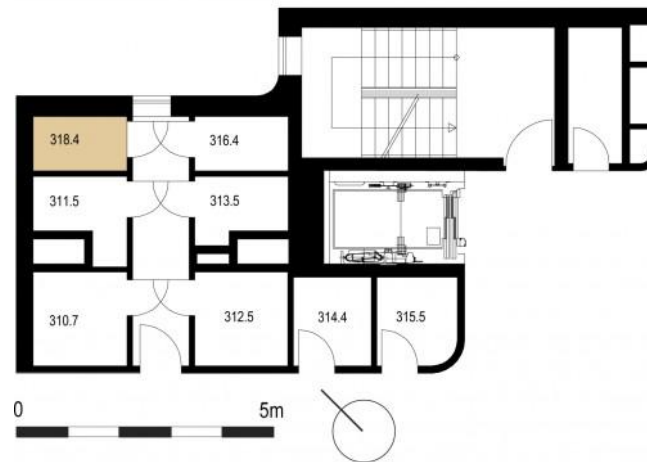

FLAT NUMBER

318

Sold

atelier / 27 m<sup>2</sup>

318.1 Hall	3,61
318.2 Bathroom	4,96
318.3 Studio	16,48
318.4 Storage	1,95
318.5 Balcony	2,83

\* Storage on the same floor

**IMPACT-CORTI**  
property services