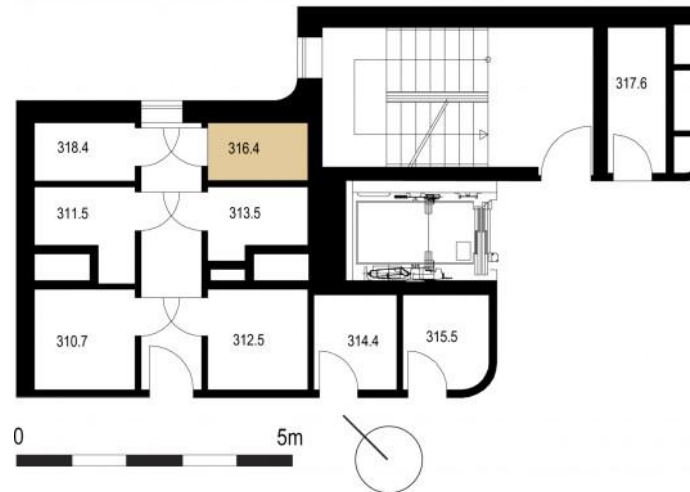

FLAT NUMBER

316

Sold

1+kk / 27.22 m²

316.1 Hall	4,57
316.2 Bathroom	4,61
316.3 Room	16,09
316.4 Storage	1,95
316.5 Balcony	1,89

* Storage on the same floor

IMPACT-CORTI
property services

Closer
to your
dreams