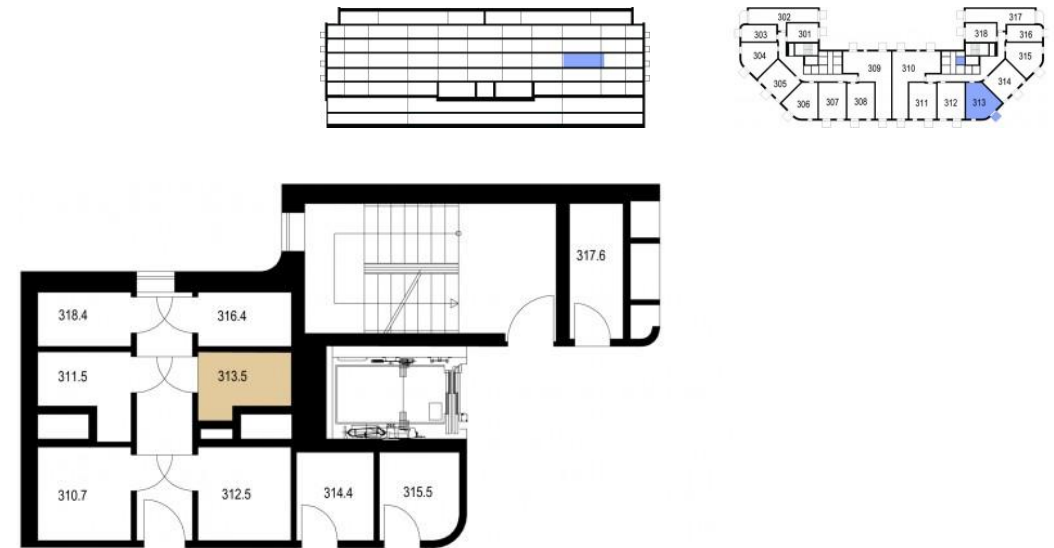

FLAT NUMBER

313

Sold

2+kk / 44.81 m<sup>2</sup>

313.1 Hall	6,11
313.2 Bathroom	5,19
313.3 Living Room	19,21
313.4 Bedroom	12,16
313.5 Storage	2,14
313.6 Balcony	2,83

\* Storage on the same floor

0 5m

**IMPACT-CORTI**  
property services