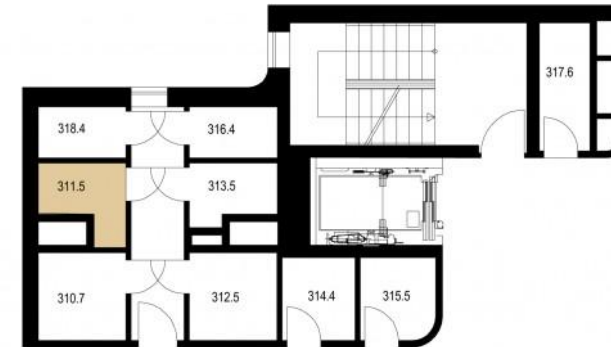

FLAT NUMBER

311

Sold

2+kk / 44.96 m²

311.1 Hall	3,01
311.2 Bathroom	5,03
311.3 Living Room	19,82
311.4 Bedroom	14,68
311.5 Storage	2,42
311.6 Balcony	2,83

* Storage on the same floor

0 5m

IMPACT-CORTI
property services