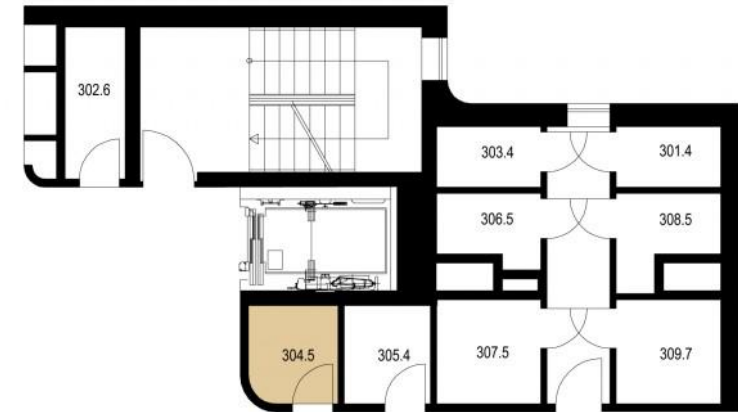

FLAT NUMBER

304

Sold

2+kk / 45.33 m<sup>2</sup>

304.1 Hall	6,11
304.2 Bathroom	5,19
304.3 Living Room	19,21
304.4 Bedroom	12,16
304.5 Storage	2,66
304.6 Balcony	2,83

\* Storage on the same floor

**IMPACT-CORTI**  
property services