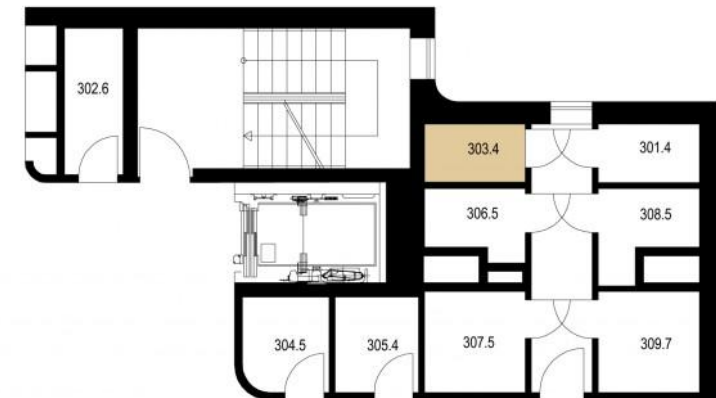

FLAT NUMBER

303

Sold

1+kk / 27.22 m²

303.1 Hall	4,57
303.2 Bathroom	4,61
303.3 Room	16,09
303.4 Storage	1,95
303.5 Balcony	1,41

* Storage on the same floor

0 5m

IMPACT-CORTI
property services