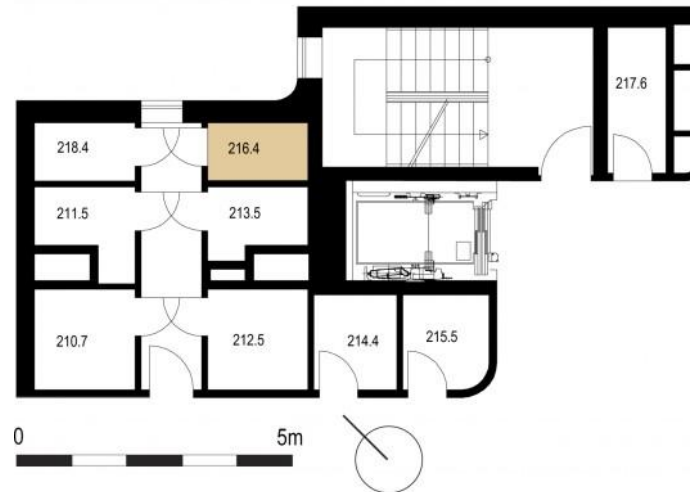

FLAT NUMBER

216

Sold

1+kk / 27.22 m²

216.1 Hall	4,57
216.2 Bathroom	4,61
216.3 Room	16,09
216.4 Storage	1,95
216.5 Balcony	1,89

* Storage on the same floor

IMPACT-CORTI
property services

Jankovcova 2c, 170 00 Praha 7,
Tel: 221 511 160,
info@novyhradek-byty.cz, www.impact-corti.cz