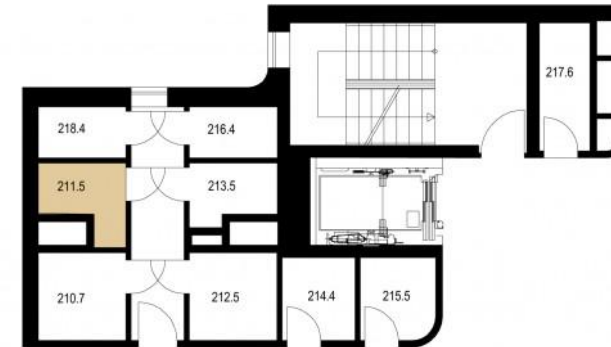

FLAT NUMBER

211

Sold

2+kk / 44.96 m²

211.1 Hall	3,01
211.2 Bathroom	5,03
211.3 Living Room	19,82
211.4 Bedroom	14,68
211.5 Storage	2,42
211.6 Balcony	2,7

* Storage on the same floor

IMPACT-CORTI
property services