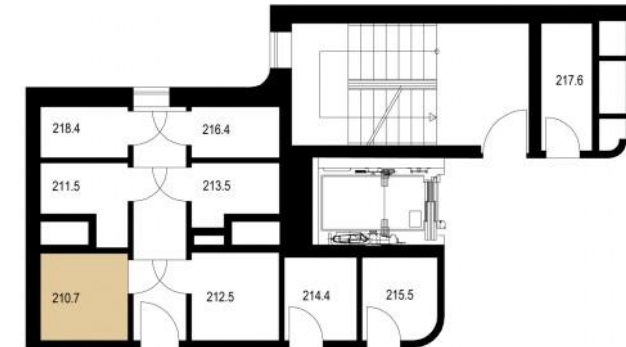

FLAT NUMBER

210

Sold

3+kk / 87.59 m²

210.1	Hall	13,03
210.10	Balcony	2,7
210.2	Bathroom	5,87
210.3	WC	2,23
210.4	Living Room	26,9
210.5	Bedroom	20,12
210.6	Bedroom	16,1
210.7	Storage	3,34
210.8	Balcony	2,83
210.9	Balcony	2,83

* Storage on the same floor

IMPACT-CORTI
property services

0 5m

Closer
to your
dreams

Jankovcova 2c, 170 00 Praha 7,

Tel: 221 511 160,

info@novyhradek-byty.cz, www.impact-corti.cz