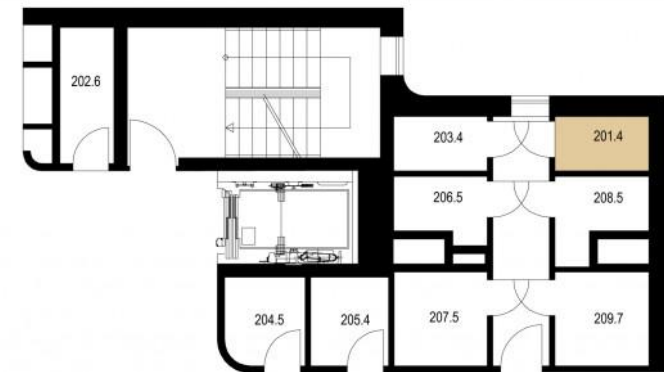

FLAT NUMBER

201

Sold

1+kk / 27 m²

201.1 Hall	3,61
201.2 Bathroom	4,96
201.3 Room	16,48
201.4 Storage	1,95
201.5 Balcony	2,7

* Storage on the same floor

IMPACT-CORTI
property services

Closer
to your
dreams