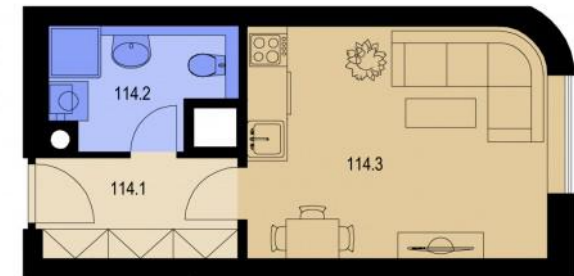

FLAT NUMBER

114

Sold

1+kk / 27.41 m²

114.1 Hall	4,57
114.2 Bathroom	4,61
114.3 Room	16,09
114.4 Storage	2,14

* Storage on the same floor

IMPACT-CORTI
property services

Closer
to your
dreams