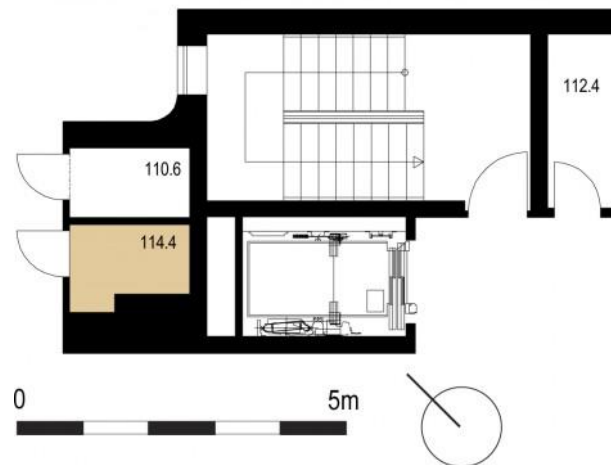

FLAT NUMBER

114

Sold

1+kk / 27.41 m²

114.1 Hall	4,57
114.2 Bathroom	4,61
114.3 Room	16,09
114.4 Storage	2,14

* Storage on the same floor

IMPACT-CORTI
property services

Closer
to your
dreams