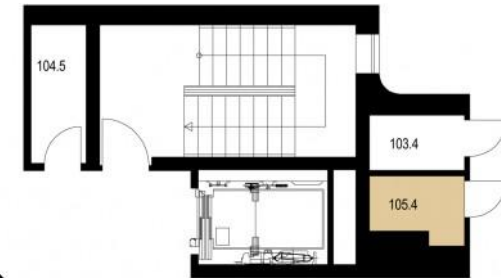

FLAT NUMBER

105

Sold

1+kk / 43.88 m²

105.1 Hall	4,77
105.2 Bathroom	4,44
105.3 Room	32,53
105.4 Storage	2,14
105.5 Terrace	35,99

* Storage on the same floor

IMPACT-CORTI
property services

Jankovcova 2c, 170 00 Praha 7,
Tel: 221 511 160,
info@novyhradek-byty.cz, www.impact-corti.cz