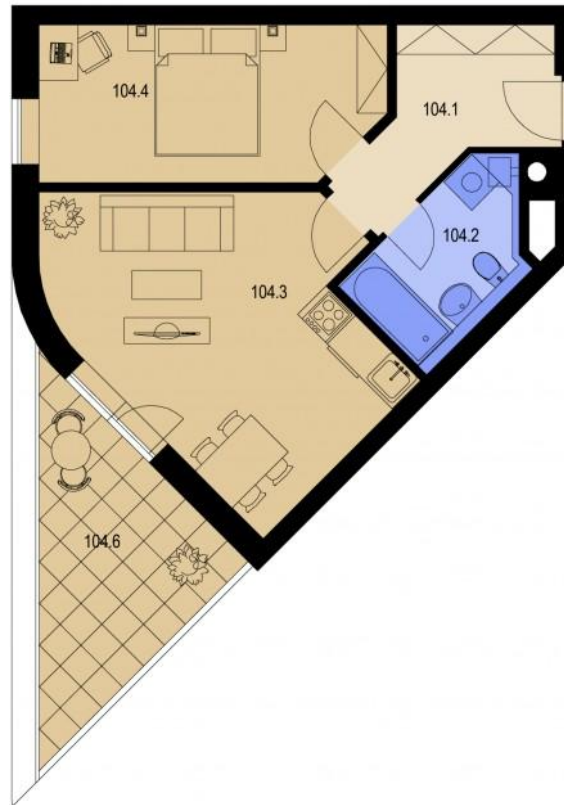

nový  
hrádek

FLAT NUMBER

104

Sold

2+kk / 45.52 m<sup>2</sup>

104.1 Hall	6,11
104.2 Bathroom	5,19
104.3 Living Room	19,21
104.4 Bedroom	12,16
104.5 Storage	2,85
104.6 Terrace	10,16

\* Storage on the same floor