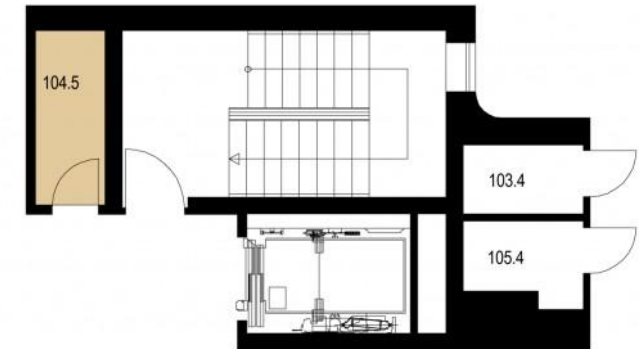

nový  
hrádek

FLAT NUMBER

104

Sold

2+kk / 45.52 m<sup>2</sup>

104.1 Hall	6,11
104.2 Bathroom	5,19
104.3 Living Room	19,21
104.4 Bedroom	12,16
104.5 Storage	2,85
104.6 Terrace	10,16

\* Storage on the same floor